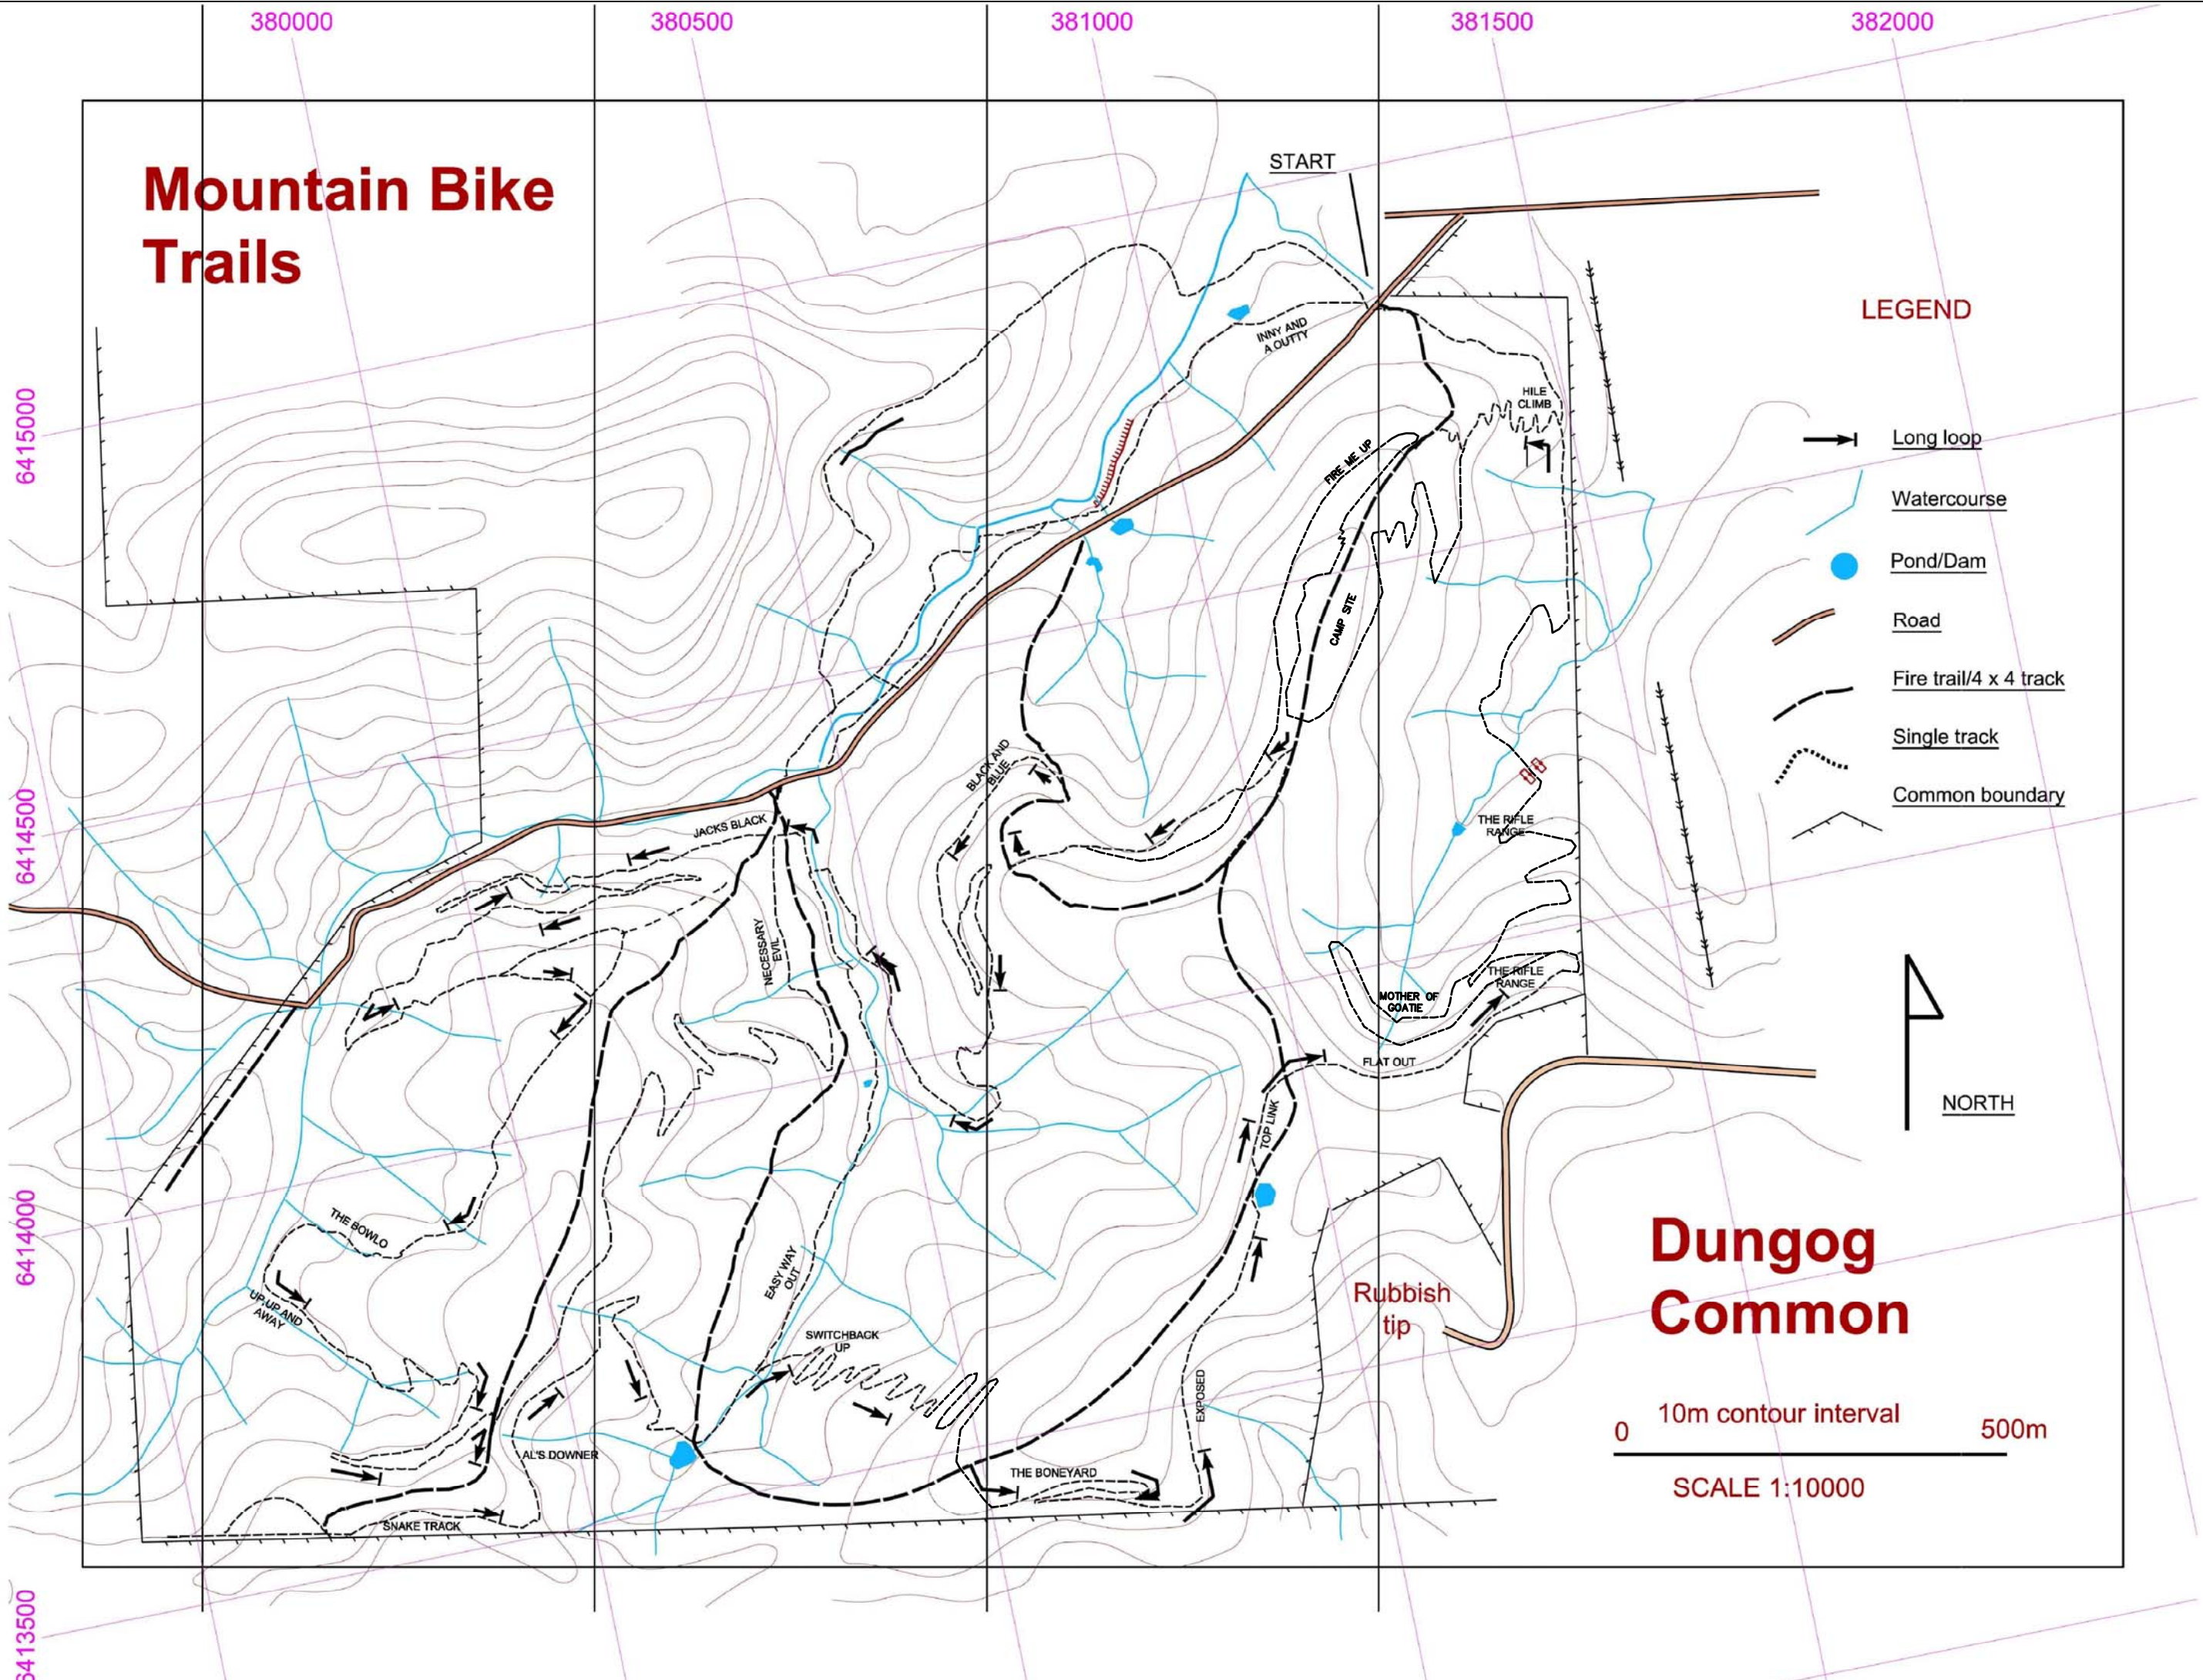

Mountain Bike Trails

LEGEND

- Long loop
- Watercourse
- Pond/Dam
- Road
- Fire trail/4 x 4 track
- Single track
- Common boundary

Dungog Common

0 10m contour interval 500m

SCALE 1:10000